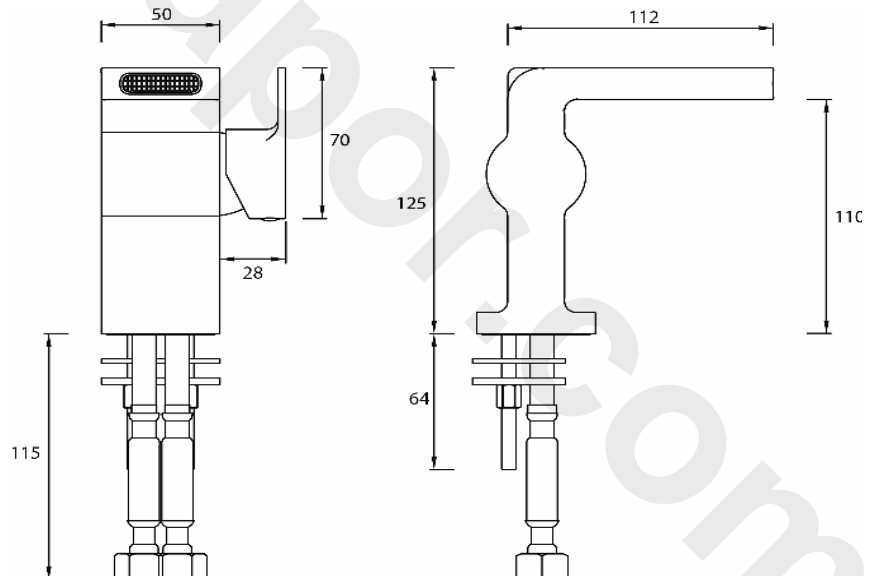

### Features:

- 1 taphole
- Brass construction
- 35mm cartridge

### Specification

Style:	Contemporary
Product Type:	Bathroom Taps
Finish/Colour:	Chrome
Main Construction Material:	Brass
Mount Type:	Deck Mounted
Handle Type:	Lever
Connection Inlet:	M10x15mm Compression Flexi Tails
Number of Tap Holes Required:	1
Valve/Cartridge Type:	35mm Cartridge
Plumbing System Suitability:	High Pressure
Working Pressure Range:	Min. 1.0, Max. 5.0
Maximum Hot Water Temperature: °c	60
Maximum Dynamic Pressure: (bar)	5
Maximum Static Pressure: (bar)	10
Flow Type:	Single
Flow Rate: (l/min @ 3 bar)	5.1
Connection Outlet:	N/A
Isolation Included:	No

### Dimensions (measurements in mm)